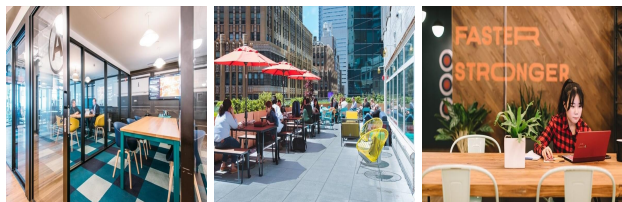

1460 Broadway, Times Square, New York, New York State, USA

View this office online at:

<https://www.newofficeamerica.com/details/serviced-offices-1460-broadway-times-square-new-york-state>

Designed to encourage creativity, this contemporary business centre provides spacious open-plan suites which are brimming with unique interiors and chic decor. Workspace comprises of hot desking, co-working and private offices as well as phone booths, lounge areas and sophisticated meeting rooms, all of which are equipped with high speed internet access and photocopying technology. With a team of dedicated management staff at hand, you will receive plenty of professional support, including administrative services, that allow you to focus and take part in the regular social and workshop events held by the centre which provide superb networking opportunities.

Transport links

- Nearest tube: Times Square
- Nearest railway station: Grand Central
- Nearest airport: Times Square

Key features

- Administrative support
- Broadband Internet
- Close to railway station
- Comfortable lounge
- Conference room
- Conference rooms available
- Disabled facilities (DDA/ASA compliant)
- Double glazing
- Furnished work spaces
- Hot desking
- Kitchen facilities
- Lift
- Manned reception
- Meeting rooms
- Office cleaning service
- Open plan workstations