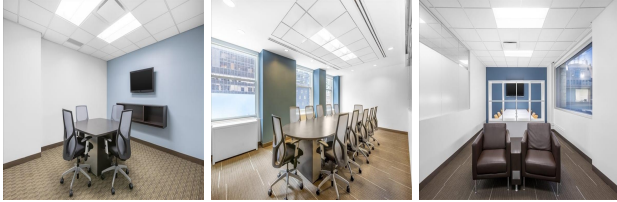

1501 Broadway, 12th Floor, New York, New York State, USA

View this office online at:

<https://www.newofficeamerica.com/details/serviced-offices-1501-broadway-new-york-state>

This modern, professional business center offers companies a prestigious corporate address right at the heart of Times Square on bustling Broadway, your clients won't help to be impressed. Contemporary modern design mix with an iconic historic building to provide the perfect location for your NY office.

Transport links

- Nearest tube: 42 Street
- Nearest airport: 42 Street

Key features

- 24 hour access
- Comfortable lounge
- Furnished workspaces
- High speed internet
- Meeting rooms
- Town centre location
- Video conference facilities