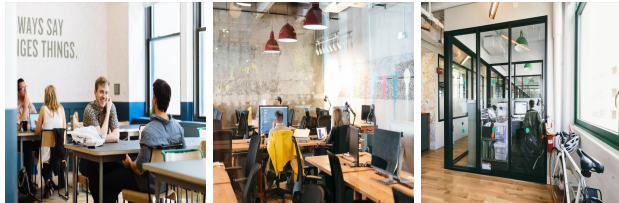

# 300 Park Avenue, 12th Floor, New York, New York State, USA

View this office online at:

<https://www.newofficeamerica.com/details/serviced-offices-300-park-avenue-new-york-state>

Comprising of 26 storeys, this impressive building provides stylish and contemporary co-working space situated on the 12th, 13th and 14th levels which enjoy spectacular views and a wealth of natural light. The workspace is beautifully decorated, brimming with space, chic decor and open-plan lounges which allow you to connect and work alongside like-minded professionals in a creative atmosphere. Designed to promote networking opportunities, this facility hosts regular happy hours, classes and workshops which are complemented by a team of friendly professionals who offer plenty of experienced support and services.

## Key features

- Administrative support
- Broadband Internet
- Close to railway station
- Comfortable lounge
- Conference room
- Disabled facilities (DDA/ASA compliant)
- Double glazing
- Flexible terms
- Furnished work spaces
- Hot desking
- Kitchen facilities
- Lift
- Meeting rooms
- Modern interiors
- Near to subway / underground station
- Office cleaning service
- Open plan workstations