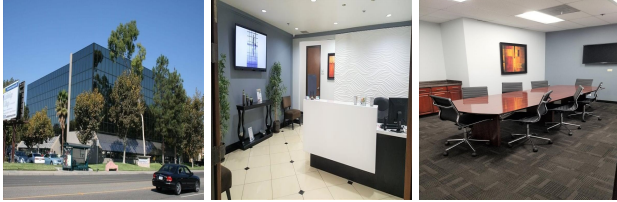

337 N. Vineyard Avenue, Suite 400, Ontario, California

View this office online at:

<https://www.newofficeamerica.com/details/serviced-offices-337-n-vineyard-avenue-ontario-california>

This highly sought after executive hub offers a serviced office package that exemplifies what most modern companies are looking for. The premises are in a position to provide all the facilities and provisions a firm could wish for an accelerated start. New arrivals at the center are welcomed by the highly professional lobby staff, whose job it is to ensure they are supplied help in finding their destination without delay and that you are notified of their arrival. This office hub is also provisioned with highly equipped meeting/conference rooms, just the thing for staff consultations, presentations and collaborative sessions. Boasting an in-house cyber-cafe, you and your co-workers can catch-up and unwind over a coffee while keeping an eye on emails. Tenants also receive administrative assistance, IT support and the option to brand their offices, coming together to form a center suitable for all types of business.