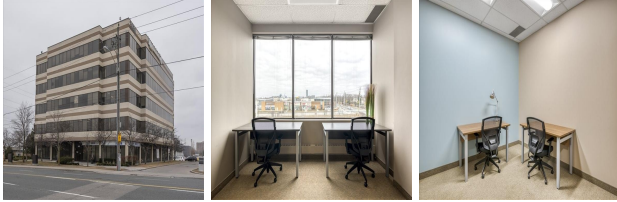

3660 Midland Avenue, Suite 301, Markham, Ontario, Canada

View this office online at:

<https://www.newofficeamerica.com/details/serviced-offices-3660-midland-ave-nue-suite-301-markham-ontario>

This centre offers modern offices that range between 105 and 320 sq ft. The fully furnished offices are suitable for immediate occupation, so you can move in with minimal disruption. Flexible lease terms enable you to change the layout and configuration of your office space, as well as expand if you need to, so you can get the best package to suit you.

Transport links

- Nearest tube: Scarborough Town Centre
- Nearest railway station: GO Train
- Nearest road: Scarborough Town Centre
- Nearest airport: Scarborough Town Centre

Key features

- 24 hour access
- Administrative support
- AV equipment
- Car parking spaces
- Close to railway station
- Conference rooms
- Conference rooms
- High speed internet
- IT support available
- Meeting rooms
- Modern interiors
- Near to subway / underground station
- Reception staff
- Security system
- Telephone answering service
- Unbranded offices
- VOIP telephony