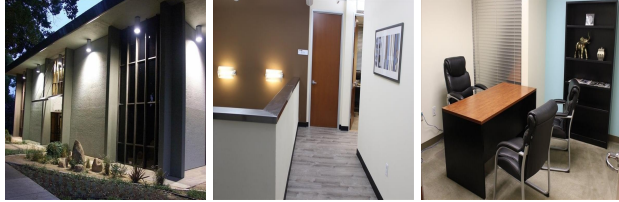

500 East E Street, Suite No.120, Ontario, California, USA

View this office online at:

<https://www.newofficeamerica.com/details/serviced-offices-500-east-8216-e-8217-street-suite-120-ontario-california>

Tastefully refurbished to the highest specification and equipped to handle everything a modern business might require, this centre is a fantastic option for all types of company. Just 10 minutes from the Metrolink and with easy access to Freeway 10 and the airport, it is something of a commuters dream.