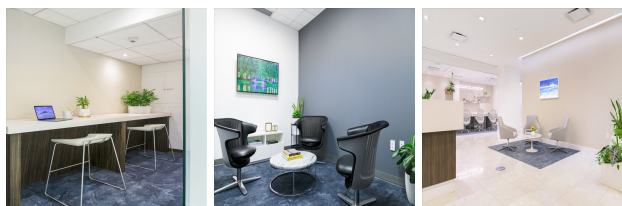

535 Fifth Avenue, New York, New York State, USA

View this office online at:

<https://www.newofficeamerica.com/details/serviced-offices-535-fifth-avenue-new-york-state>

These elegantly designed and furnished offices are all equipped with a wall mounted LED television - cable ready - plus everything else you need to run a successful business. A bright, modern reception area gives a great first impression for your company - all close to Grand Central Station.