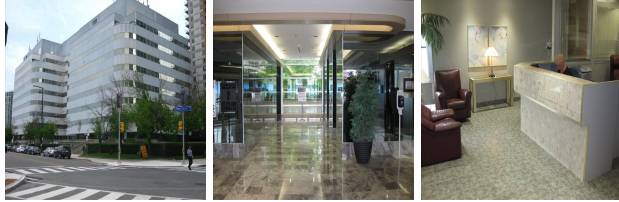

# 55 Town Centre Court, Suite 700, Toronto, Ontario, Canada

View this office online at:

<https://www.newofficeamerica.com/details/serviced-offices-55-town-centre-court-suite-700-toronto-ontario>

Affordable and comfortable office space is available at this business centre which was established in 1985. The serviced offices are fully furnished and equipped with high speed internet access, Wi-Fi and complimentary tea and coffee with tenants being able to access the building day or night. You will also benefit from personalised telephone answering, mail, fax and courier services to save you time and energy while the three conference rooms create the ideal setting for projecting a good corporate image for your business.

## Key features

- 24 hour access
- Administrative support
- Bike racks
- Board room
- Car parking spaces
- Cat 6 networking or higher
- Central heating
- Comfortable lounge
- Conference rooms
- Disabled facilities (DDA/ADA compliant)
- Furnished workspaces
- Kitchen facilities
- Lift
- Meeting rooms
- Office cleaning service
- Restaurant in the building