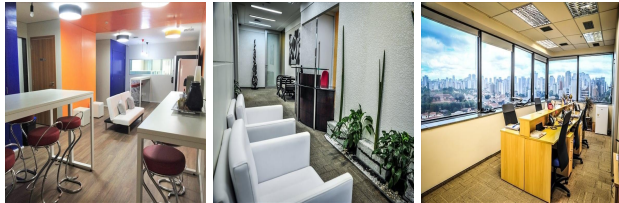

Spanning four floors, this modern business centre provides more than 2,400 square metres of high quality office space designed to help your business thrive. Each floor boasts a dedicated reception area with a friendly member of staff at hand to welcome your guests and provide ample administrative assistance. Designed with versatility in mind, the 7th floor provides an innovative co-working area that allows you to communicate with like-minded professionals within a creative atmosphere.

## Key features

- 24 hour access
- 24-hour security
- Administrative support
- Board room
- Car parking spaces
- Comfortable lounge
- Conference rooms
- Furnished workspaces
- High-speed internet
- IT support available
- Kitchen facilities
- Lift
- Meeting rooms
- Office cleaning service
- Reception staff
- Restaurant in the building
- Secure car parking
- Virtual office available